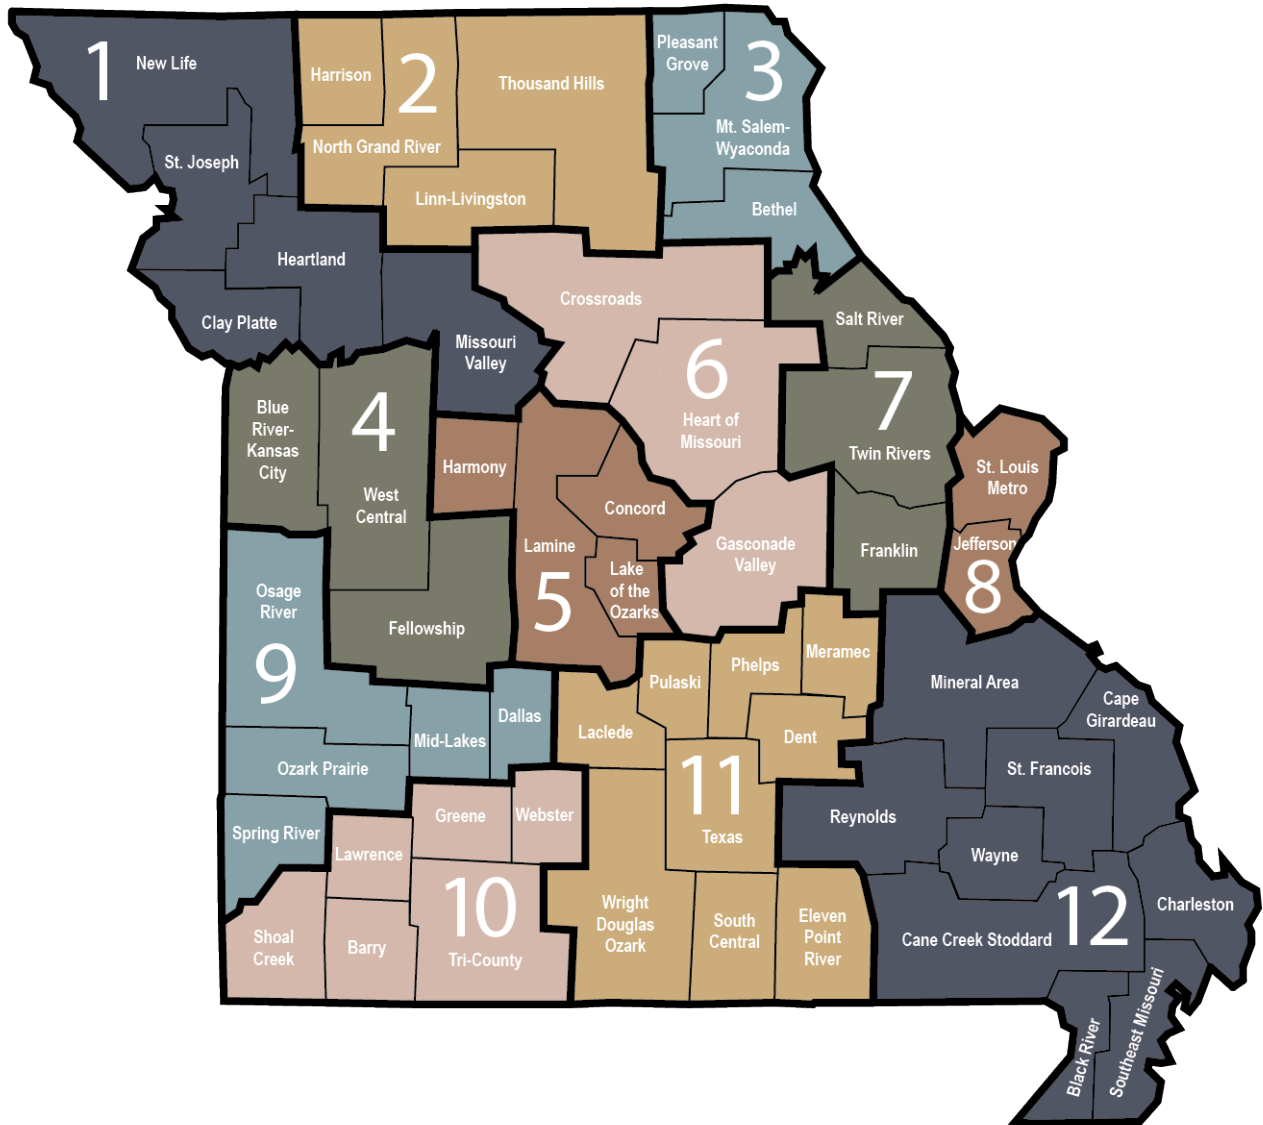

Resound Network Zone Map

ZONE 1	Gary Mathes	ZONE 7	Bob Feeler
ZONE 2	Buddy Funk	ZONE 8	Evan Skelton
ZONE 3	Buddy Funk	ZONE 9	Kirk Baker
ZONE 4	Gregg Boll	ZONE 10	Alan Brock
ZONE 5	Alan Earls	ZONE 11	Buddy Funk
ZONE 6	Preston Thompson	ZONE 12	John Vernon